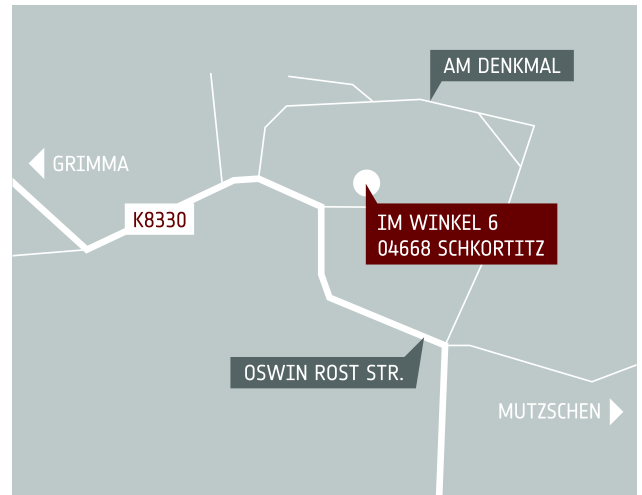

Our company is based in Schkortitz, a small village nestled between Leipzig, Dresden and Chemnitz. Driving from the direction of Leipzig (A14), turn off the motorway at the Grimma exit. Coming from the direction of Dresden (A14), please turn off at the Mutzschen exit.